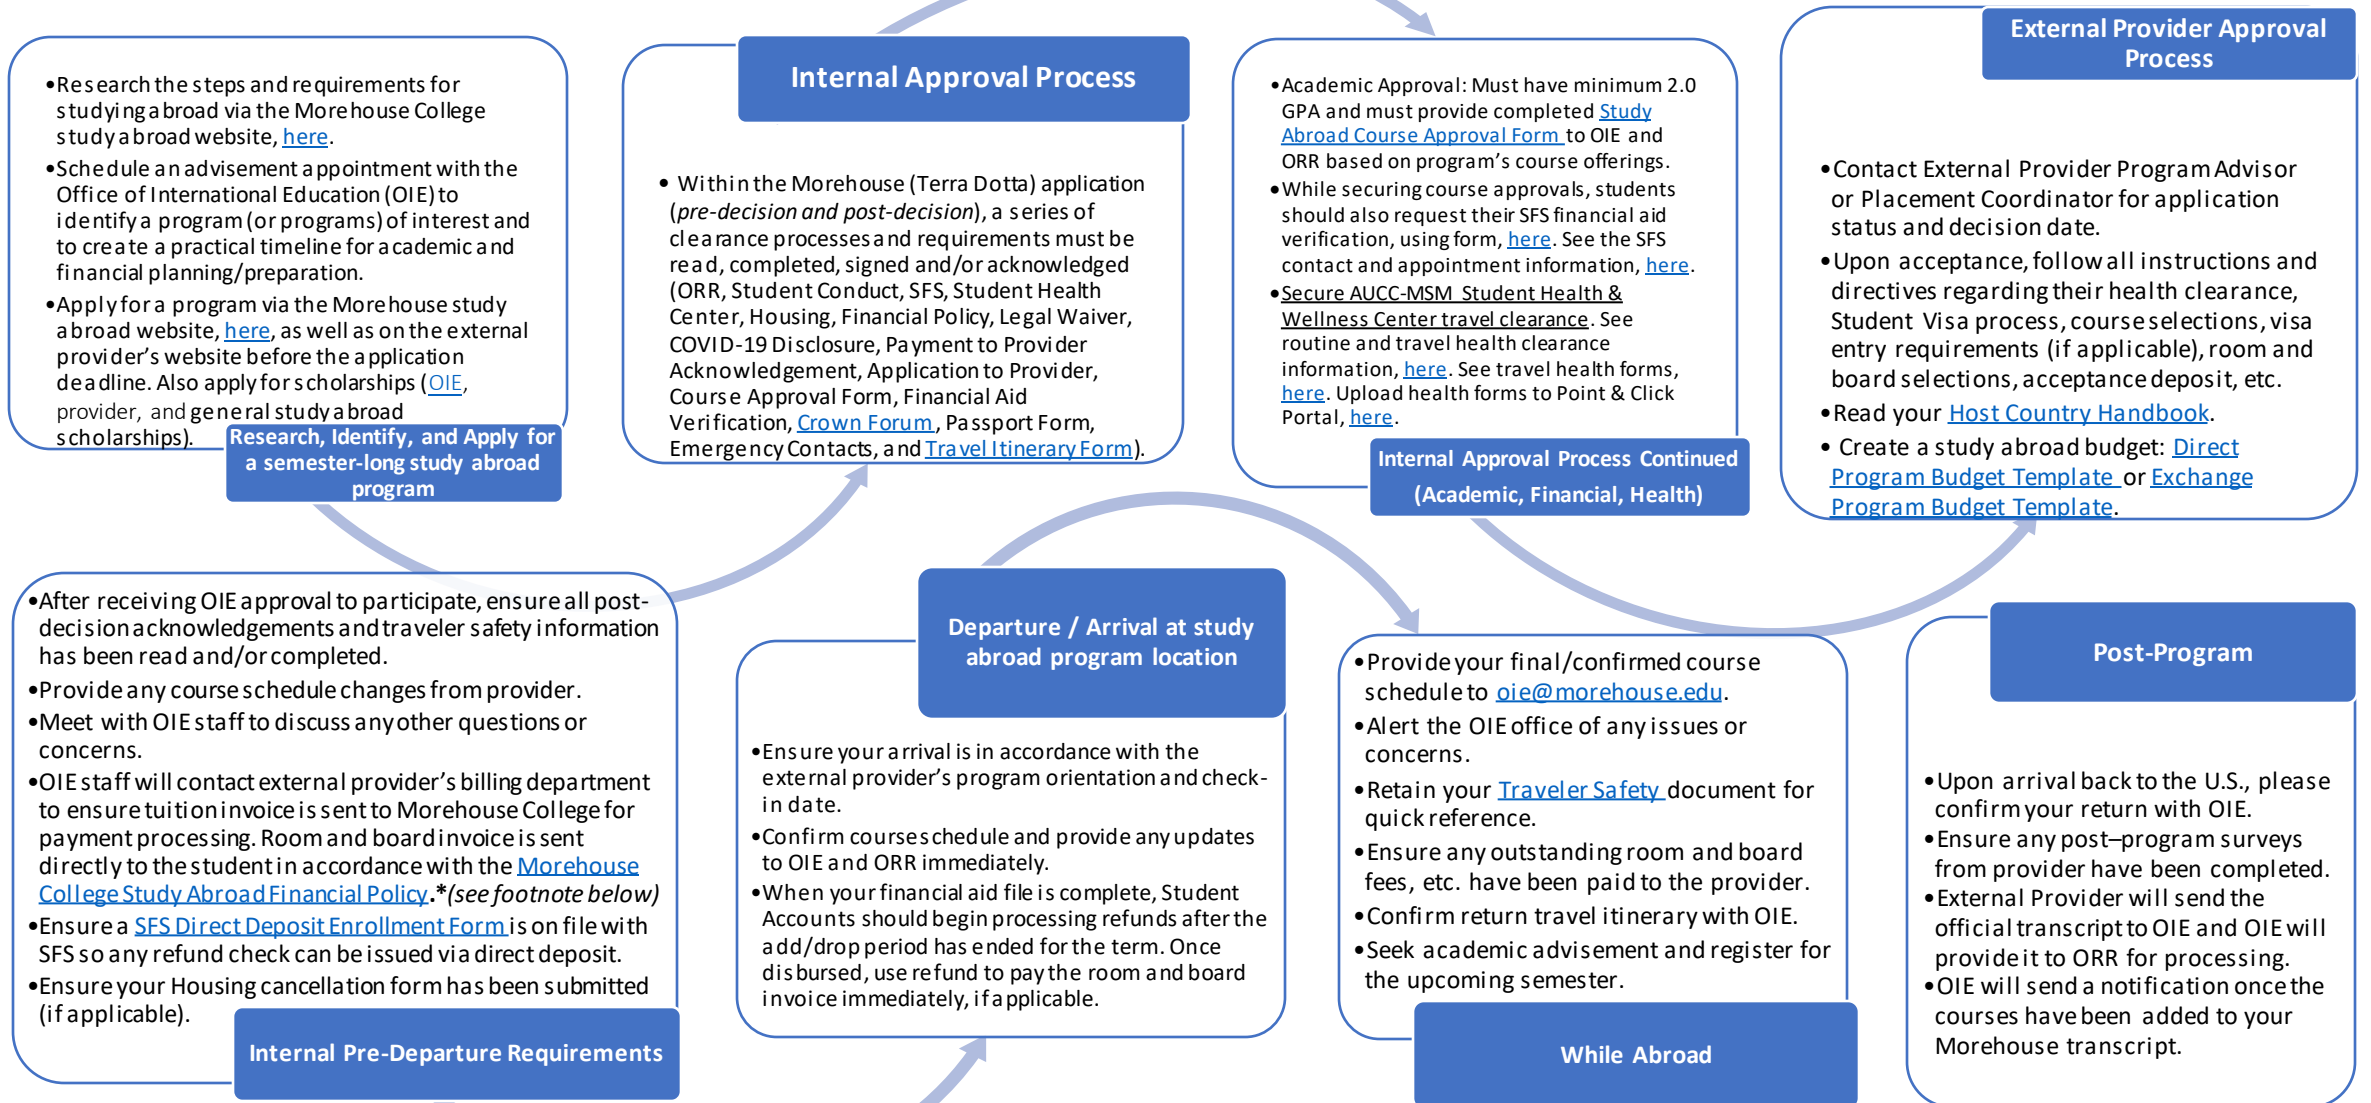

Morehouse College

Student Academic (Semester) Term Study Abroad Workflow

*For students on ISEP Exchange, tuition, fees, room and board are paid to Morehouse as normal to cover the cost to participate in the exchange program. See exchange flyer, [here](#).

NOTE: Do you need a passport or is it time to renew your passport? Click [here](#). Please ensure that your passport is valid at least 6 months beyond your planned return date from abroad. If not, then you MUST renew.